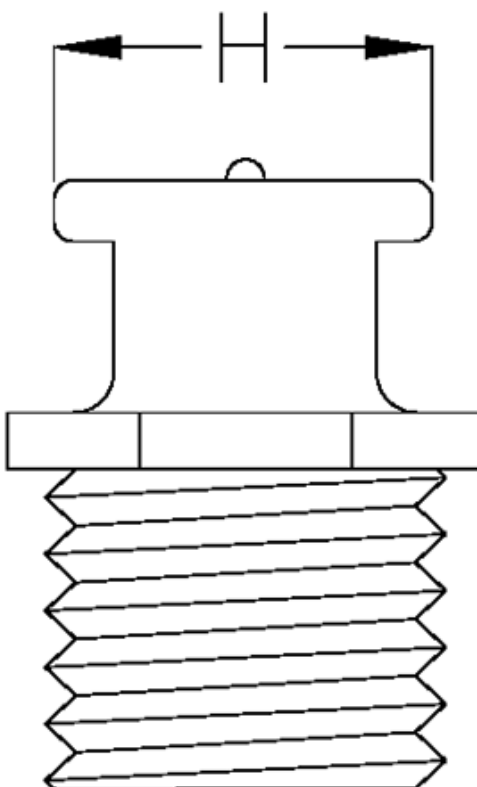

Article number: 53093103

Description: KLEE Button head lubrication nipple DIN 3404
M1 head \varnothing 16mm, G3/8

Measures

H = 16
Thread = G3/8